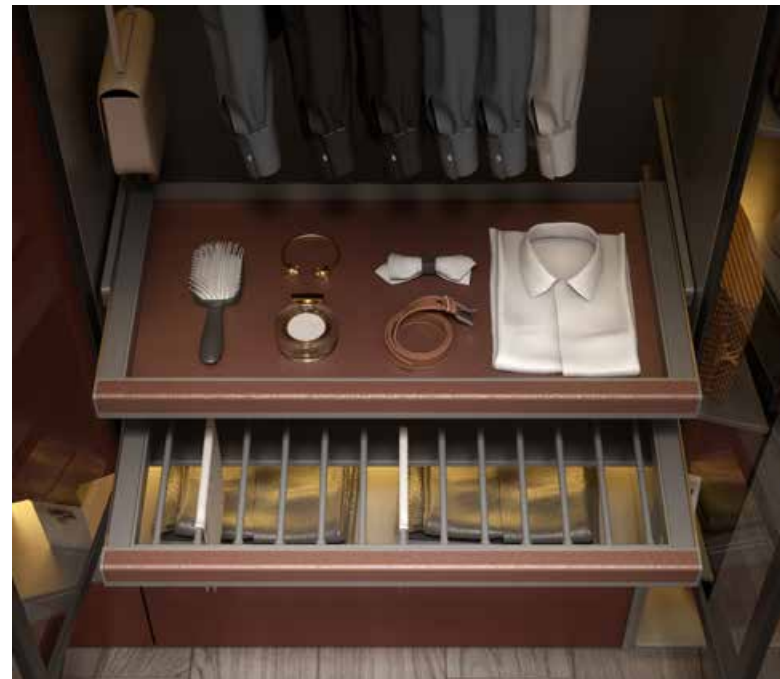

灵动 | 别具一格

We only need one excuse to avoid the disturbance
around forgetting all the special management, and holding
some clear and peace in the world

+

STEADY INTROVERTED.

Simple clean

According to the storage needs of users for various clothes and accessories, the wardrobe space is planned in layers from top to bottom. Remadeso uses high-grade hardware accessories to interpret and shape the wardrobe space, which can be orderly and fully utilized, send out exquisite and noble temperament, and make the home cleaner, orderly and beautiful.

—
针对使用者各种衣物、饰品收纳需求，对衣柜空间进行上、中、下分层规划，使用高级五金配件来诠释和塑造衣柜空间，得以有序和充分利用，更散发出精致和高贵的气质，让家更整洁、有序和美好。

门板 | **Door**

标配: JM-00
肤感胭脂红

柜体 | **Cabinet**

标配: JM-00
小青绅士灰