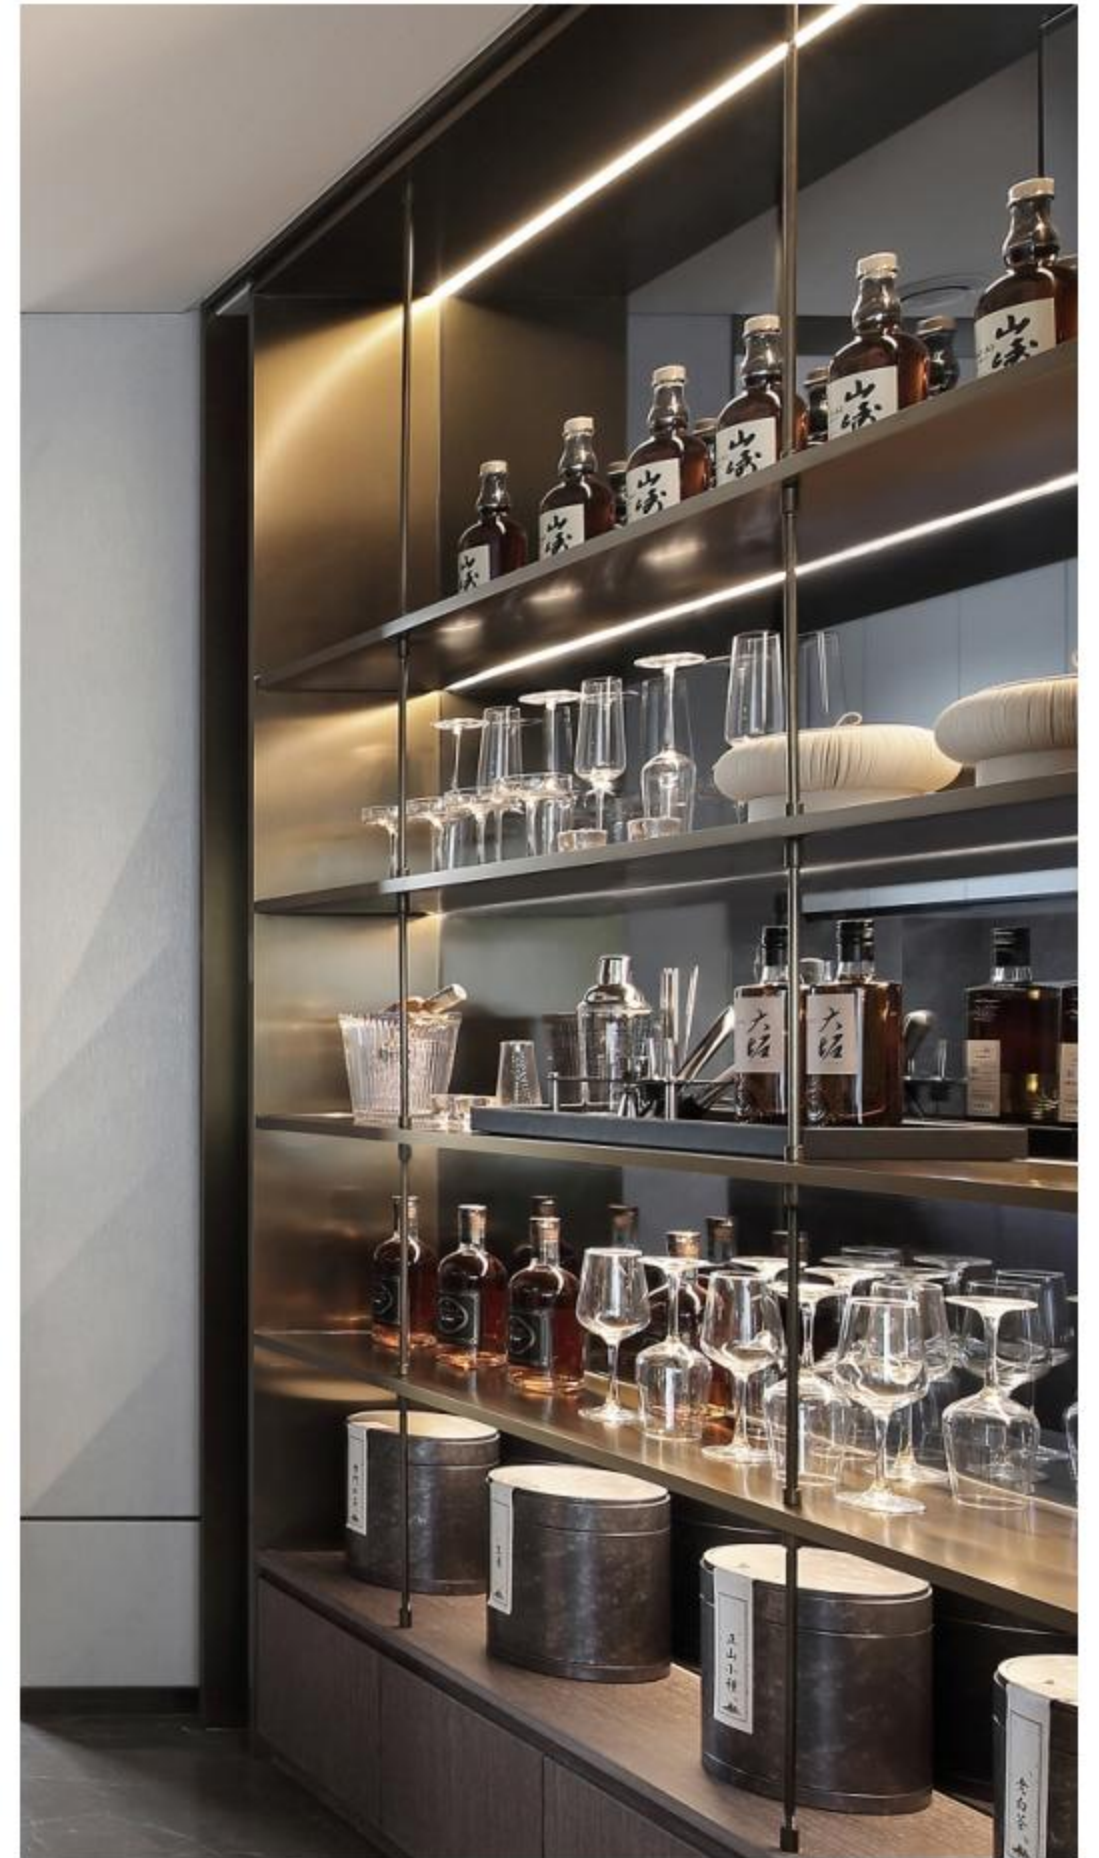

非凡的酒柜设计
运用硬朗、冷峻的直线条，力求从视觉感官上体现
简约、纯粹、高雅、时尚风格

Extraordinary wine cabinet design, the use of hard,
cold straight lines, and strive to reflect from the visual sense of
simple, pure, elegant, fashion style