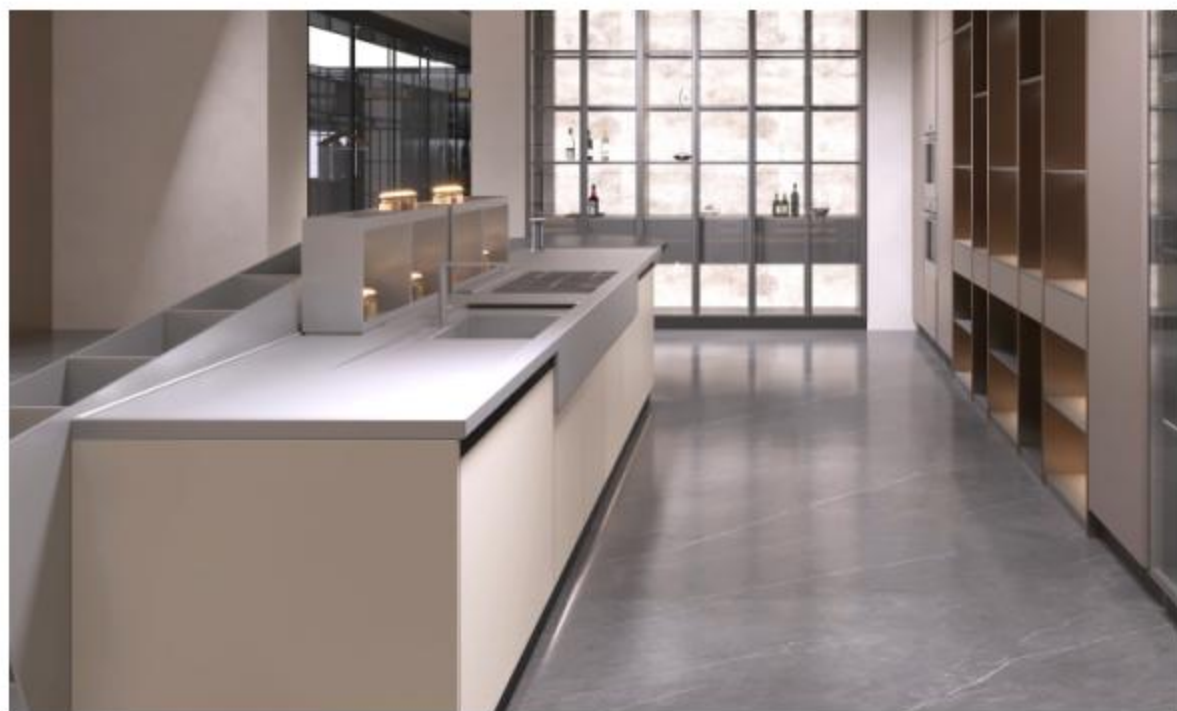

中岛操作区域 Nakajima Operating Area

集休闲与功能于一体的, 台面烹饪, 集成一体升降烟机, 烹饪, 洗涤工具收纳功能。

Combining leisure and functionality, it features a countertop cooking area, an integrated lift range hood, cooking and washing tools storage functions.