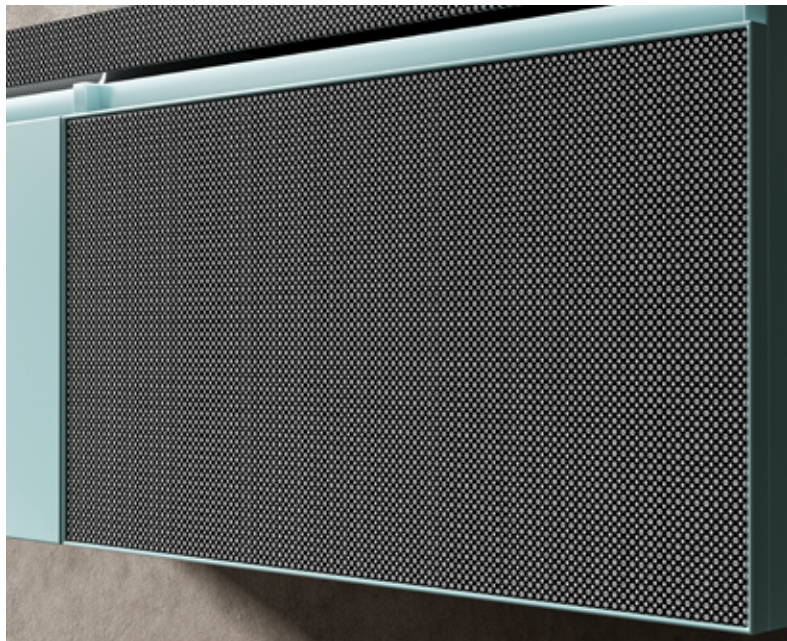

MODEL: V-6119

Main cabinet: 1400 x 540 x 400mm

Surface: 1400 x 540 x 50mm

Mirror: 1400 x 700mm

Surface: Bugatti Black Rock Plate

Colour: The Netherlands+Slate ash