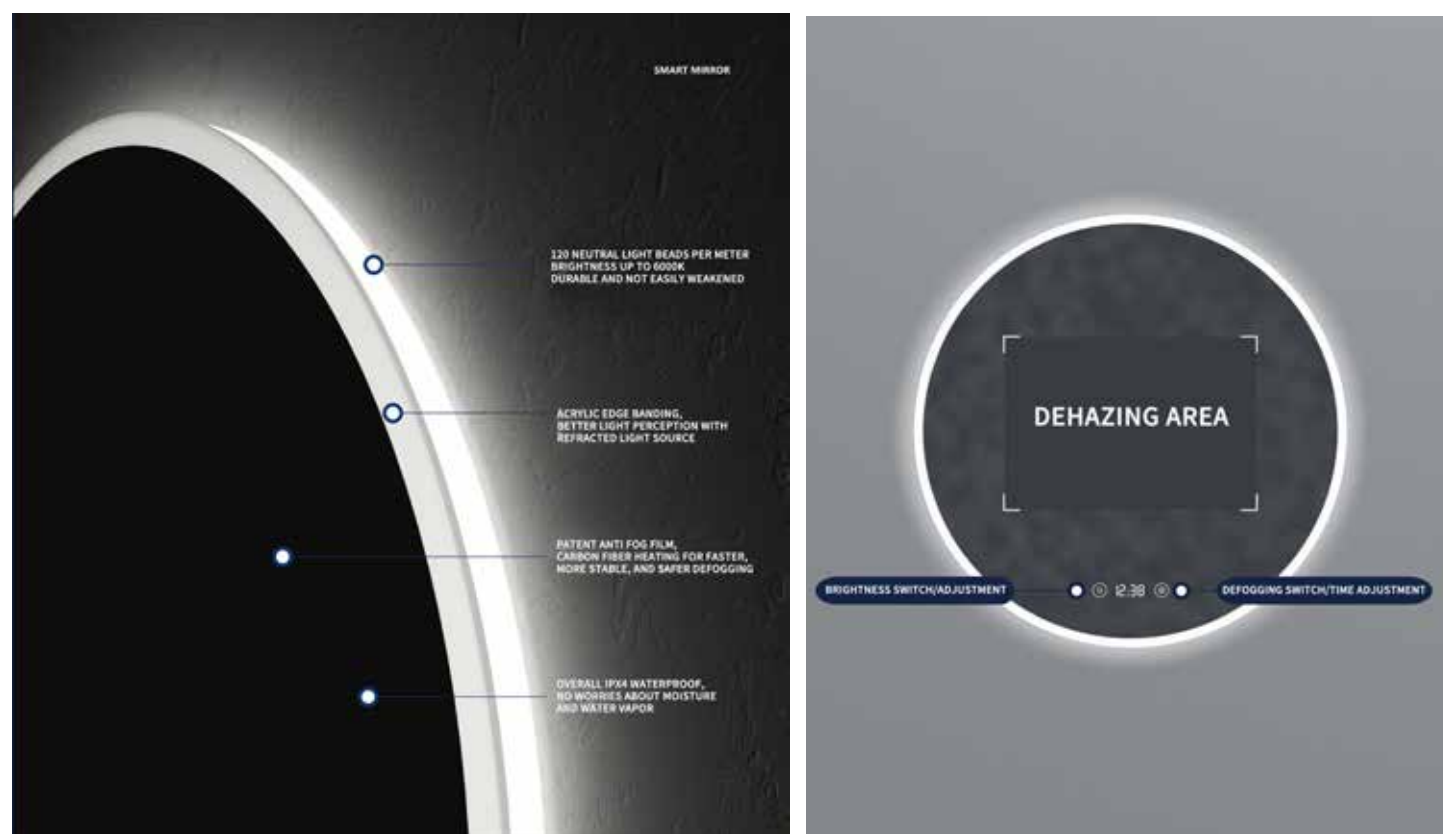

Smart Mirror

Smart Mirror Series

MODEL: **W-1001**
尺寸: 750 × 650mm

MODEL: **V-1002**
尺寸: 750 × 650mm

MODEL: **V-1003**
尺寸: 1000 × 650mm

MODEL: **W-1004**
尺寸: 1600 × 700mm

MODEL: **V-1005**
尺寸: 1600 × 700mm

MODEL: **V-1006**
尺寸: 450 × 1000mm